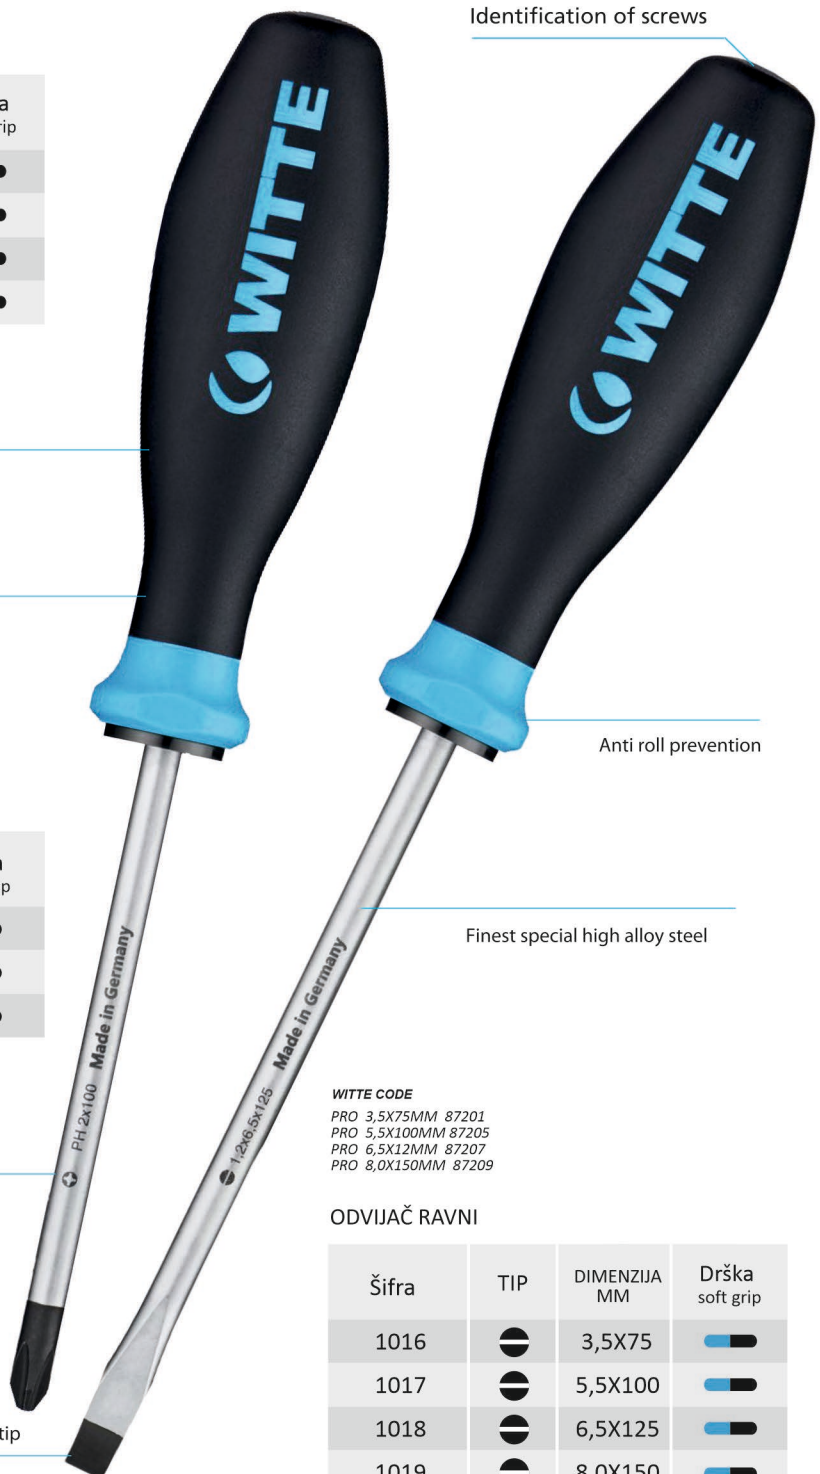

PRO®

WITTE CODE

PRO PH 0X60MM 94801
PRO PH 1X80MM 94802
PRO PH 2X100MM 94804
PRO PH 3X150MM 94806

ODVIJAČ KRIŽNI

Šifra	TIP	DIMENZIJA MM	Drška soft grip
1074	+	0X60	
1076	+	1X80	
1078	+	2X100	
1071	+	3X150	

Soft component

Multifunctional zone

WITTE CODE

PRO PZ 1X80MM 99602
PRO PZ 2X100MM 99604
PRO PZ 3X150MM 99606

ODVIJAČ KRIŽNI

Šifra	TIP	DIMENZIJA MM	Drška soft grip
1002	+	1X80	
1006	+	2X100	
1007	+	3X150	

Permanently marked blades

Black blade tip

Identification of screws

Anti roll prevention

Finest special high alloy steel

WITTE CODE

PRO 3,5X75MM 87201
PRO 5,5X100MM 87205
PRO 6,5X125MM 87207
PRO 8,0X150MM 87209

ODVIJAČ RAVNI

Šifra	TIP	DIMENZIJA MM	Drška soft grip
1016	●	3,5X75	
1017	●	5,5X100	
1018	●	6,5X125	
1019	●	8,0X150